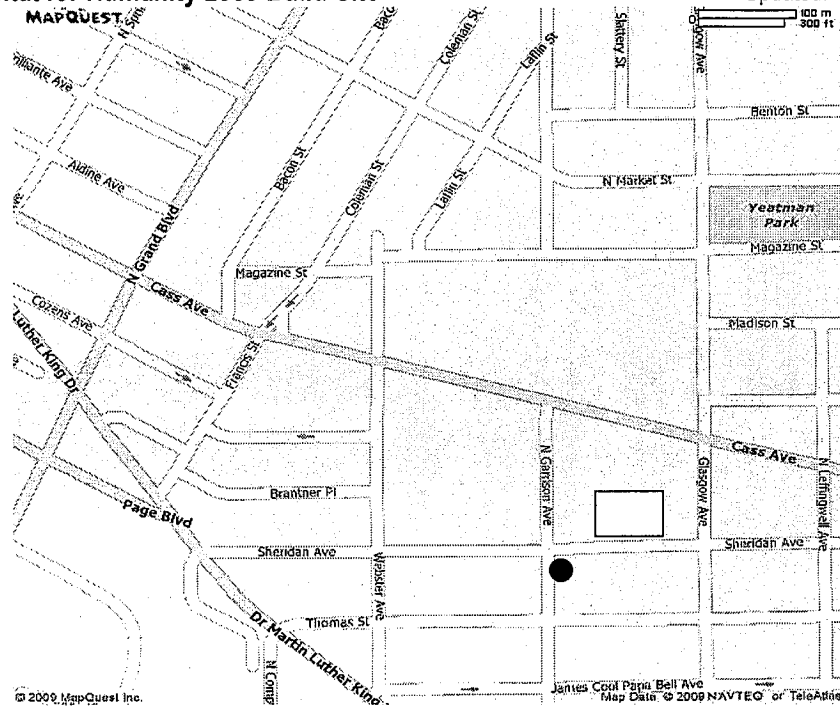

**Directions to the Habitat for Humanity 2009 Build Site**

Updated: 4/9/09

For internet maps and directions use 2942 Sheridan, St. Louis MO 63106, for directions to parking. Upon arrival, volunteers **MUST** sign in at the Site Support Trailer prior to working on site.

 =Fenced in Parking Lot       =Site Support Trailer

**Directions from South/Southwest:**

Travel east on I-64 E/US-40 E Highway 40 (I-64) to exit 25 and merge onto I-270 south toward Memphis. After 6.6 miles take exit 5A and merge onto I-44 east, travel on I-44 for 12.2 miles to Grand Blvd, exit 288. Turn left (north) on Grand for 2.3 miles and turn right (east) onto Cass Ave. Travel .3 miles and turn right (south) onto N. Garrison Ave, after .1 miles turn left (east) onto to Sheridan Ave, after a ½ block park in the fenced-in lot on your left (north). Once parked, walk back to the corner of N. Garrison Ave and Sheridan Ave and sign in at the site support trailer.

**Directions from the North/Northwest:**

Take Interstate 70 east to Grand Blvd, exit 247. Turn south (right) onto Grand, drive 1.9 miles to Cass Ave. Turn left onto Cass, travel .3 miles and turn right (south) onto N. Garrison Ave, after .1 miles turn left (east) onto to Sheridan Ave, after a ½ block park in the fenced-in lot on your left (north). Once parked, walk back to the corner of N. Garrison Ave and Sheridan Ave and sign in at the site support trailer.

**Directions from East:**

Take Highway I-64 E/US-40 west toward Forest Park Ave, exit on Forest Park/Grand Blvd, exit 38A (Stay in the far right lane to merge onto Grand Blvd). Turn right (north) on Grand Blvd for .8 miles and turn right (east) onto Cass Ave. Travel .3 miles and turn right (south) onto N. Garrison Ave, after .1 miles turn left (east) onto to Sheridan Ave, after a ½ block park in the fenced-in lot on your left (north). Once parked, walk back to the corner of N. Garrison Ave and Sheridan Ave and sign in at the site support trailer.